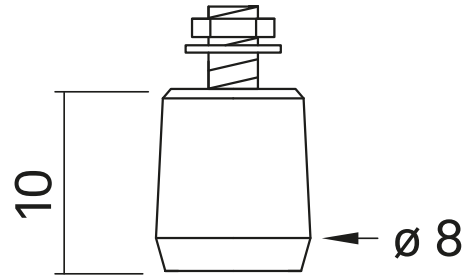

4006.330 | Top | Aluminum | Simple | Max 1 light source

Ordering Information / Guide

Example: **TP4006330-N-TP-ECS-P1-HM0100-ZS0000-CNO**

Lighting fixture set up	Shape	Light points	Height	Overhang	Finish
TP Post top entry	ECS Simple	P1 Max 1 light source	HM0100 3.937 in	ZS0000 0 in	CNO Grey [Neri] Textured

Generated code: **TP4006330 - N** - _ _ _ _ _

4006.330 | Top | Aluminum | Simple | Max 1 light source

MECHANICAL CHARACTERISTICS

Pipe end cap made of cast aluminum.

Diameter	3.15 in
Height	3.937 in